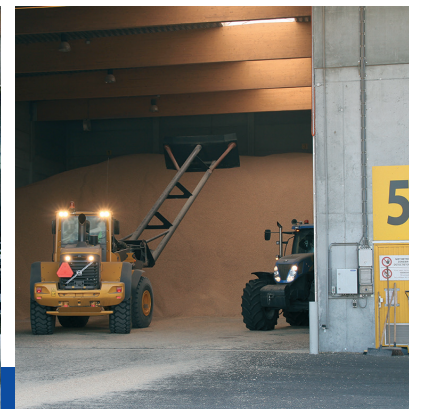

Covered warehouse

In order to meet its customers' requirements, OVET is equipped with covered storage space in Vlissingen, including 6 separate and fully ventilated compartments to store products requiring dry storage. Given that the warehouse is GMP certified, the warehouse can handle various types of dry bulk and break bulk, such as biomass, minerals, steel coils and even agricultural products.

Fossil fuels, agribulk, aggregates, minerals, GMP

Dry bulk

Ovet offers great flexibility, not only in its services, but also in its methods of handling various types of products. Besides fossil fuels, such as coal, anthracite, petcoke and coke, OVET also specialises in the handling of agribulk, aggregates, minerals and GMP-classified products.