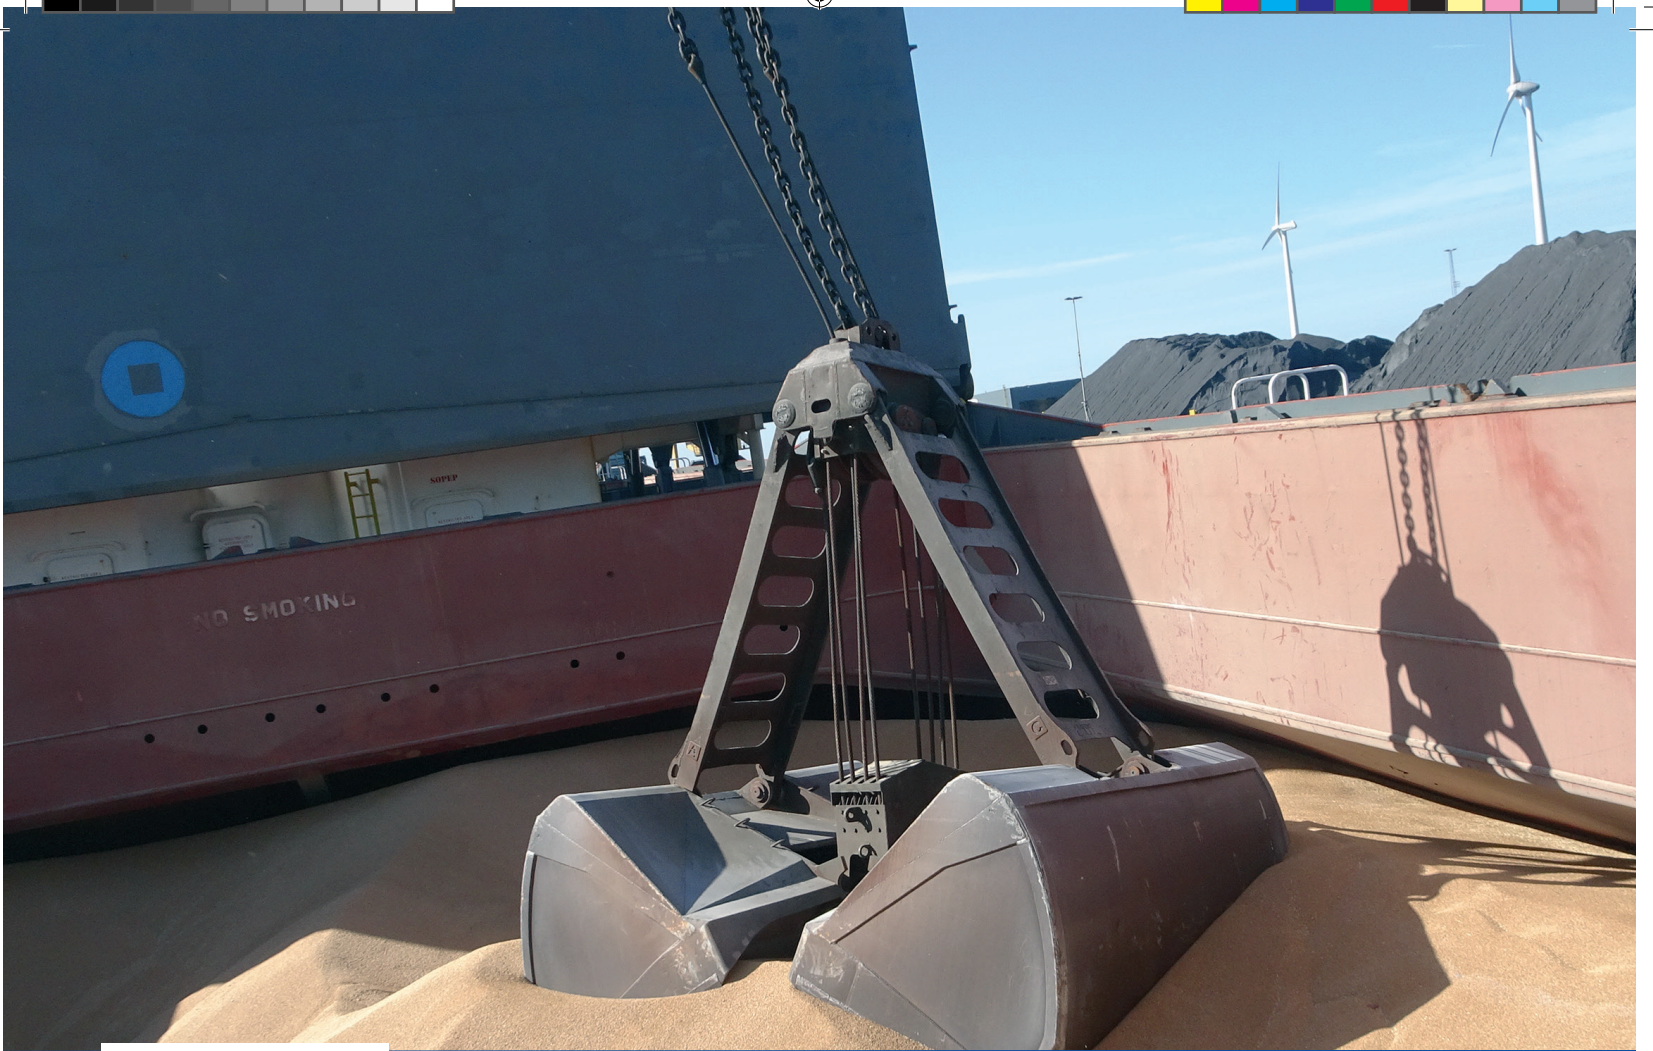

Covered warehouse

In order to meet its customers' requirements, OVET is equipped with covered storage space in Vlissingen, including 6 separate and fully ventilated compartments to store products requiring dry storage. Given that the warehouse is GMP certified, the warehouse can handle various types of dry bulk and break bulk, such as biomass, minerals, steel coils and even agricultural products.

Fossil fuels, agribulk, aggregates, minerals, GMP

Dry bulk

Ovet offers great flexibility, not only in its services, but also in its methods of handling various types of products. Besides fossil fuels, such as coal, anthracite, petcoke and coke, OVET also specialises in the handling of agribulk, aggregates, minerals and GMP-classified products.